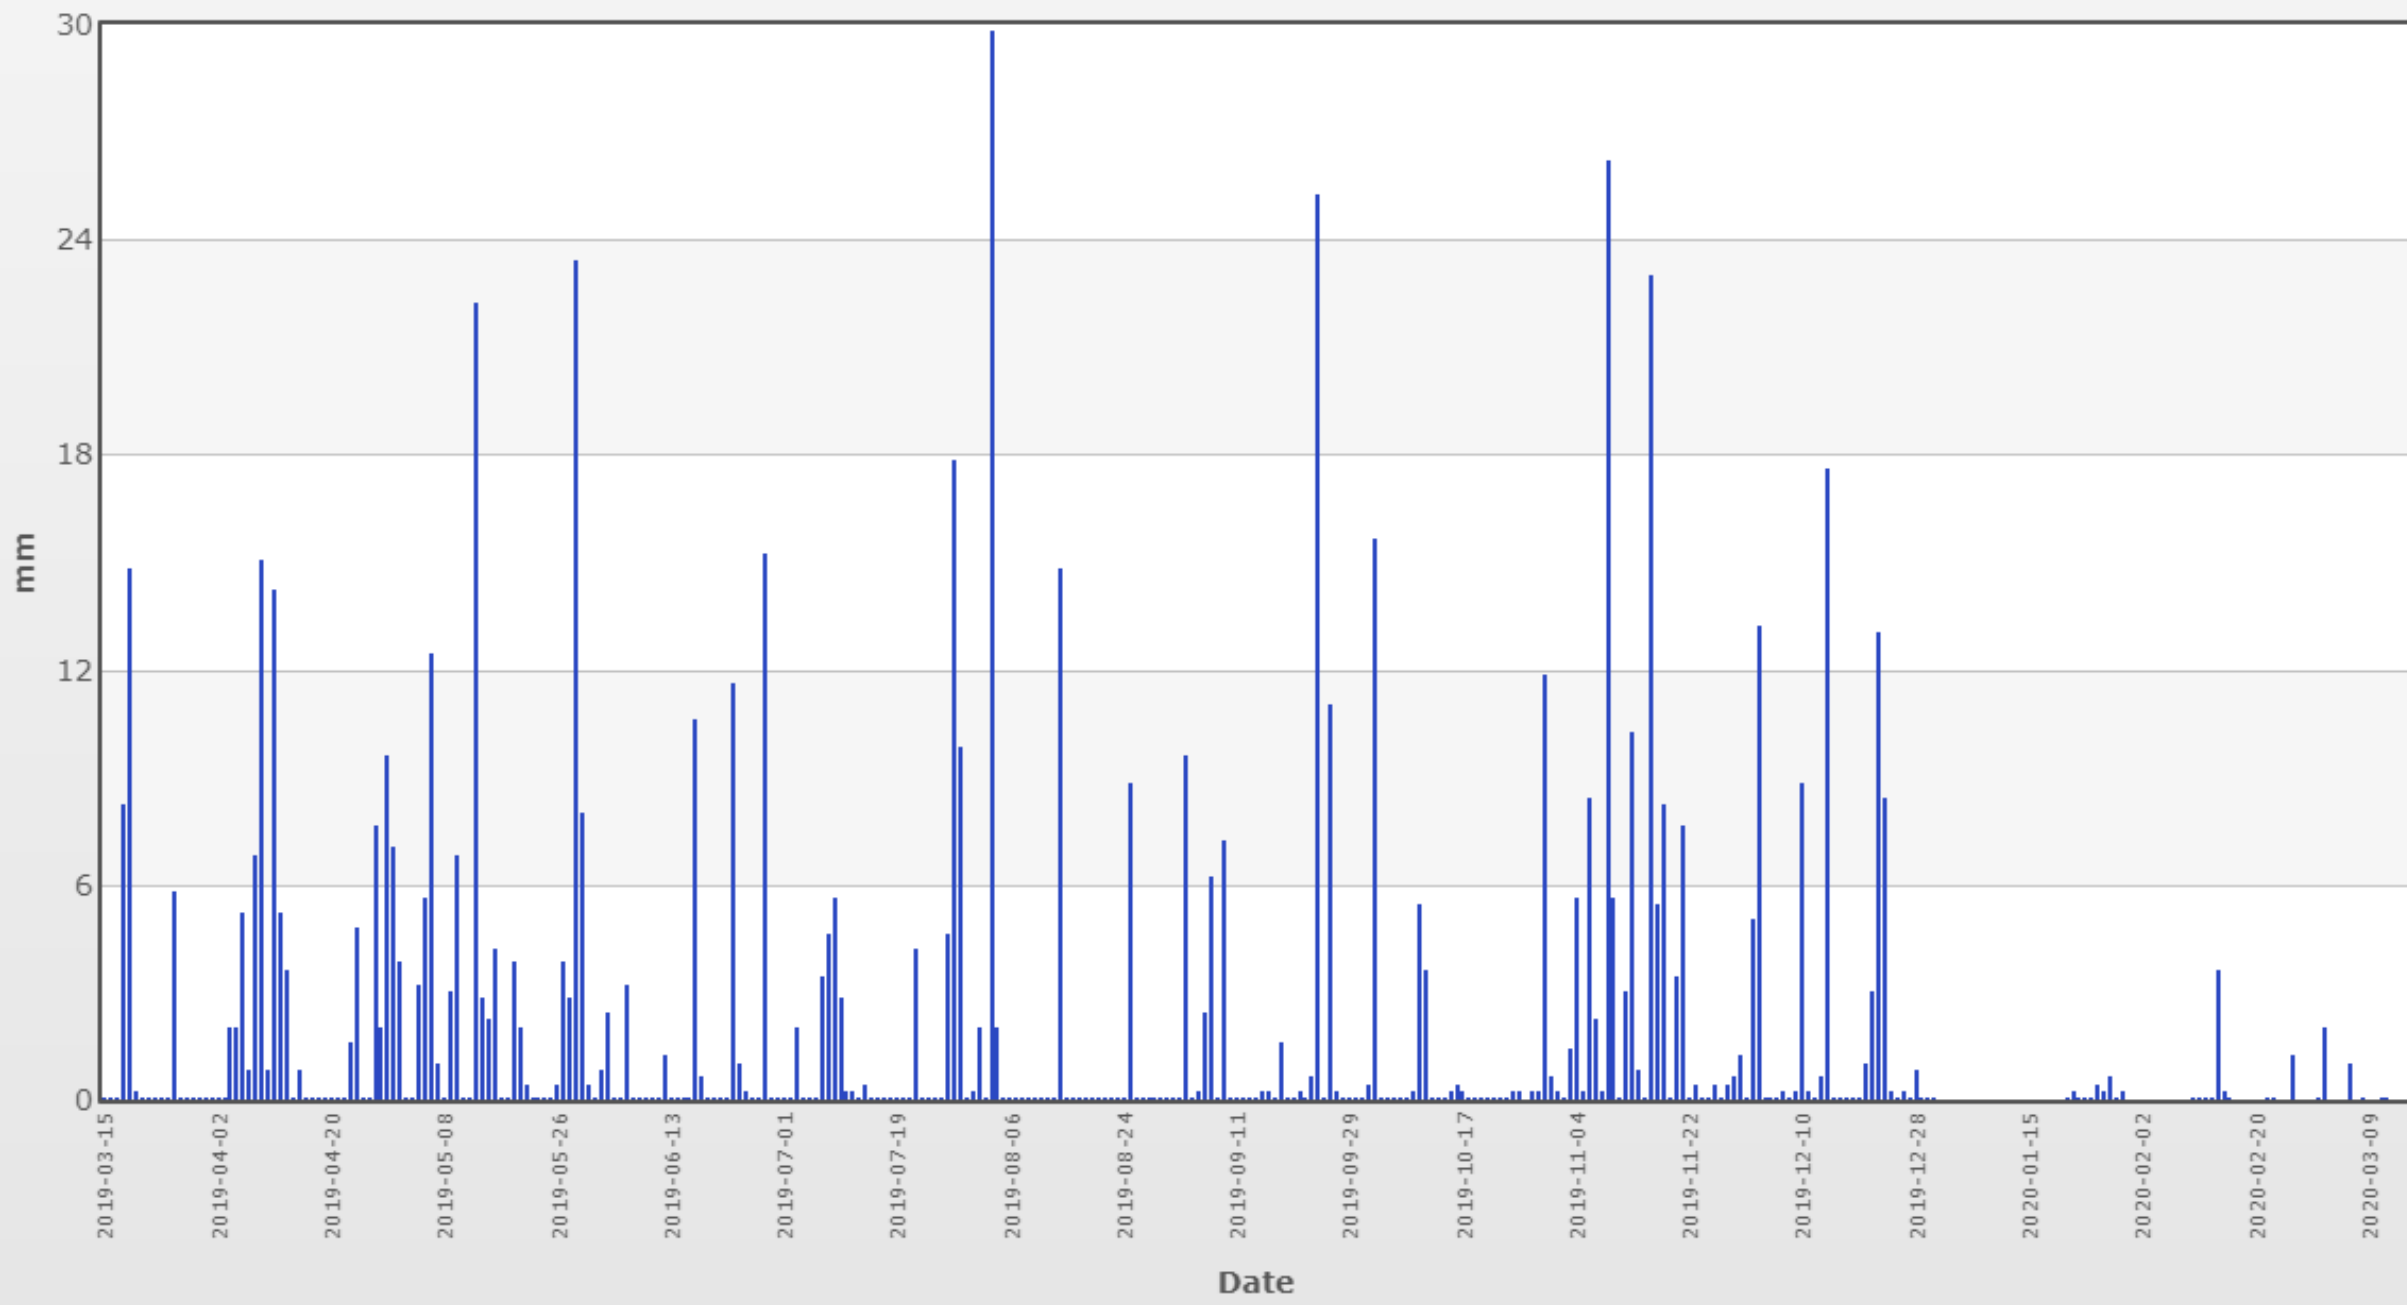

Cloud Cover, versus Time

Sumarska i drvodjeljska skola(KLASP:ATM-02):Clouds:Cloud Cover

Rain Depth, versus Time

Sumarska i drvodjeljska škola(KLASP:ATM-02):Precipitation:Rain Depth

Rain Depth, versus Time