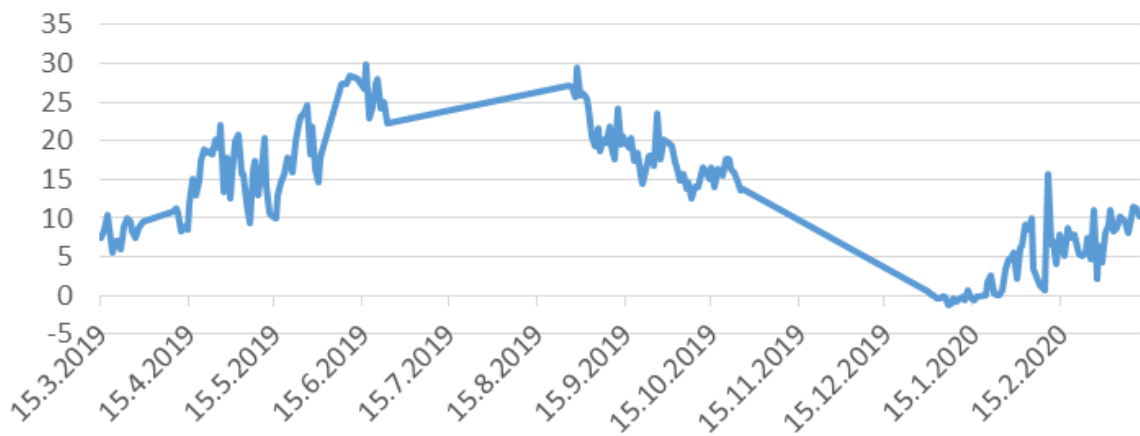

Water Temperature, versus Time